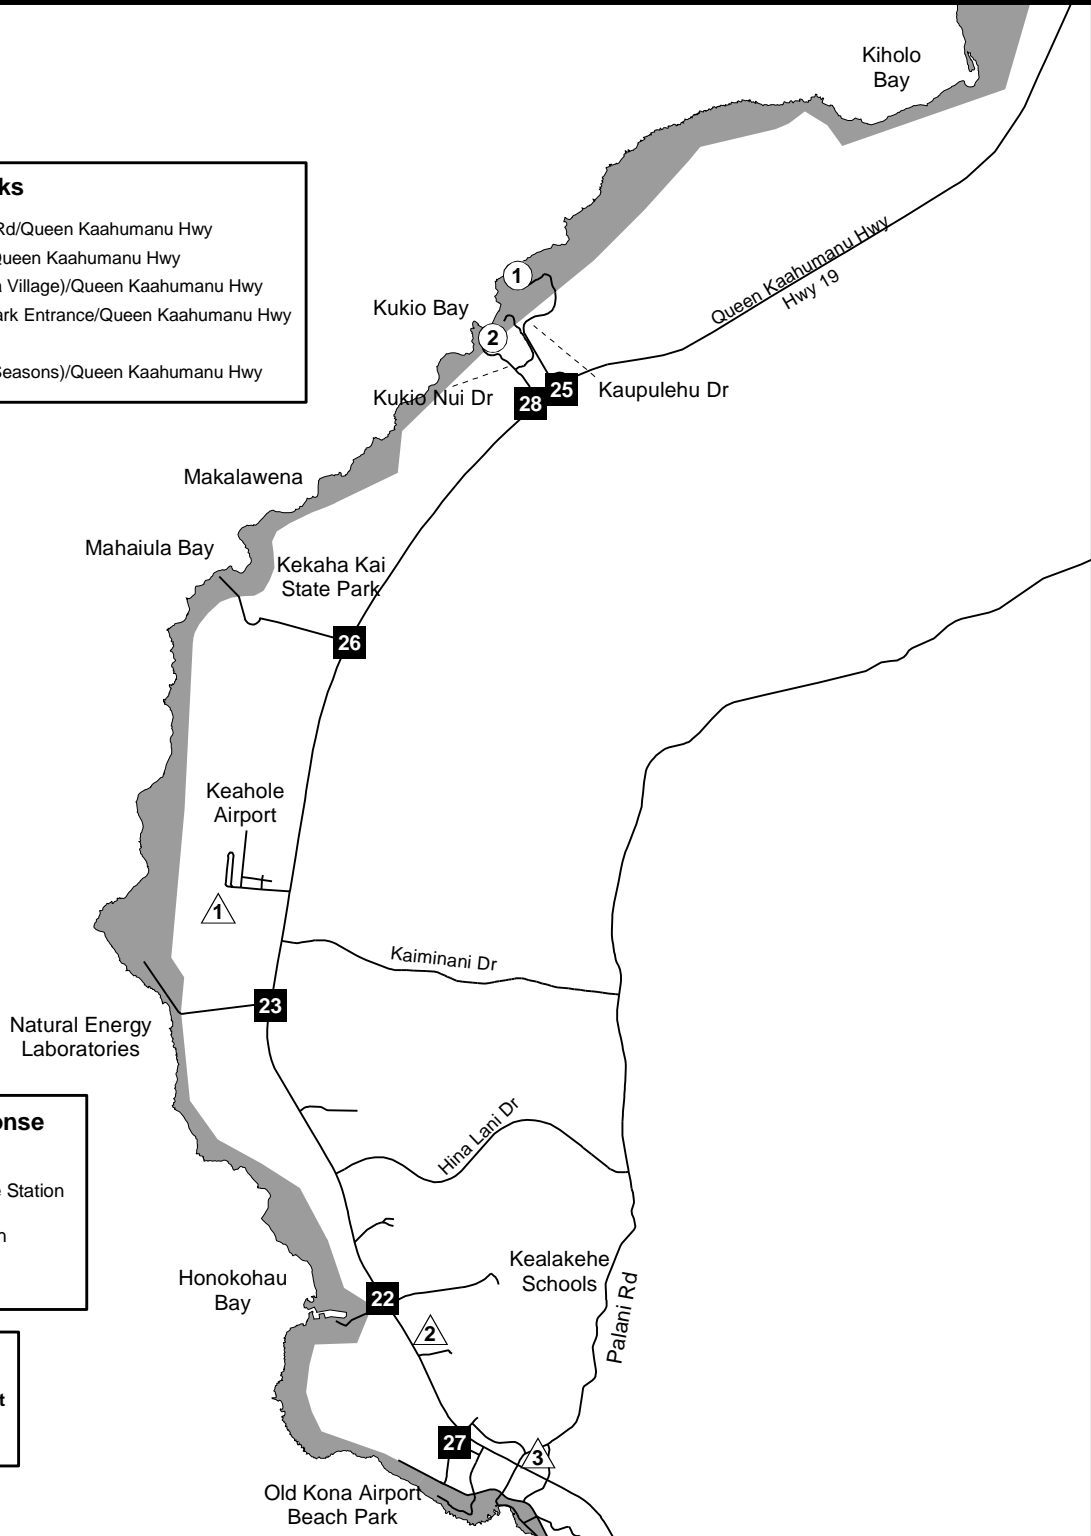

TSUNAMI EVACUATION HAWAII MAP 9: KONA (Part 4)

Manned Roadblocks

- **22** Honokohau Harbor Rd/Queen Kaahumanu Hwy
- **23** Natural Energy Rd/Queen Kaahumanu Hwy
- **25** Kaupulehu Rd (Kona Village)/Queen Kaahumanu Hwy
- **26** Kona Coast State Park Entrance/Queen Kaahumanu Hwy
- **27** Makala St/Luhia St
- **28** Kukio Nui Dr (Four Seasons)/Queen Kaahumanu Hwy

Emergency Response Facilities

- **1** Keahole Airport Fire Station
- **2** Kailua Police Station
- **3** Kailua Fire Station

Resorts

- **1** Kona Village Resort
- **2** Four Seasons

EVACUATE ALL SHADED AREAS